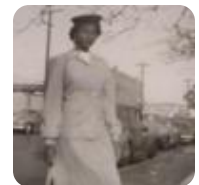

Tribute Wall

Ruby Kanada

AUG 19, 1932 - MAY 27, 2022

Sheryl Foley posted:

Ruby Mae Kanada was the daughter of Melvin Kanada and Beatrice Moore. Her Grandmother Maud Mackey and Grandfather John Moore raised her from birth. She later as a young girl went to live with her Aunt and Uncle Freddie and Ella Mae Walker. They parented her the rest of her young years. She traveled from Texas to Portland Oregon to Los Angeles California. There she settled and this became her home. She grew up in Los Angeles California. She attended Jefferson High School. There she met and married her husband, Fred Benbo. From this union she birth her two oldest daughters; Joyce Marie Benbo and Reba Jean Benbo. She would later go back to Texas to visit her Grandmother where she met Joe Foley. From this union she birth four children. Joe Curtis Foley, Brenda Carolyn Foley, Jacquelyn Renee Foley, Shirleen Teresa Foley and Valerie Denise Foley. She raised all her children up in Los Angeles California.

February 23 at 8:33 PM

Sheryl Foley shared an album called **The Life of Ruby Mae Kanada.**

February 6 at 11:57 PM

Sheryl Foley lit a candle in honor of Ruby.

May 17 at 3:22 PM

Sheryl Foley May 17 at 3:24 PM
Rest in the comfort of GOD

Elaine Carrington sent a virtual gift in honor of Ruby.

May 30 at 5:27 AM