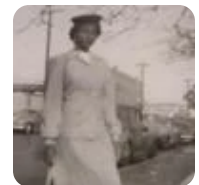

Tribute Wall

Ruby Kanada

AUG 19, 1932 - MAY 27, 2022

Sheryl Foley posted:

Ruby Mae Kanada was the daughter of Melvin Kanada and Beatrice Moore. Her Grandmother Maud Mackey and Grandfather John Moore raised her from birth. She later as a young girl went to live with her Aunt and Uncle Freddie and Ella Mae Walker. They parented her the rest of her young years. She traveled from Texas to Portland Oregon to Los Angeles California. There she settled and this became her home. She grew up in Los Angeles California. She attended Jefferson High School. There she met and married her husband, Fred Benbo. From this union she birth her two oldest daughters; Joyce Marie Benbo and Reba Jean Benbo. She would later go back to Texas to visit her Grandmother where she met Joe Foley. From this union she birth four children. Joe Curtis Foley, Brenda Carolyn Foley, Jacquelyn Renee Foley, Shirleen Teresa Foley and Valerie Denise Foley. She raised all her children up in Los Angeles California.

February 23 at 8:33 PM

Sheryl Foley shared an album called **The Life of Ruby Mae Kanada.**

February 6 at 11:57 PM

Sheryl Foley lit a candle in honor of Ruby.

May 17 at 3:22 PM

Sheryl Foley May 17 at 3:24 PM
Rest in the comfort of GOD

Elaine Carrington sent a virtual gift in honor of Ruby.

May 30 at 5:27 AM